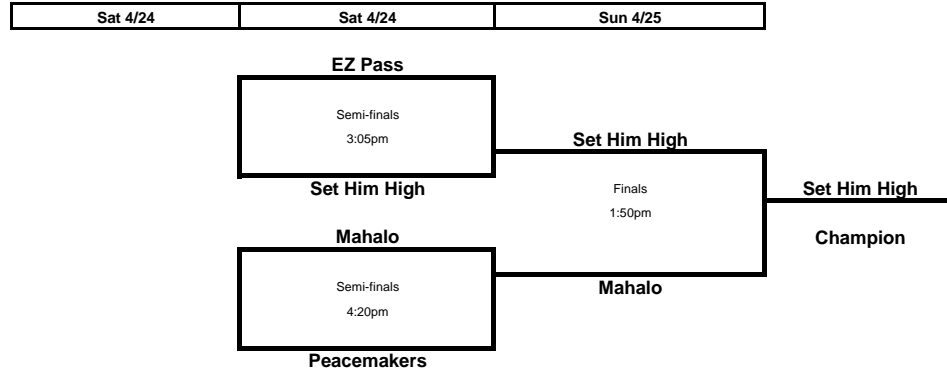

# CSL Volleyball Winter 2010 - Playoffs

## B Division

## A Division

**CSL Celebration - 4:00pm April 25th, Sunday**