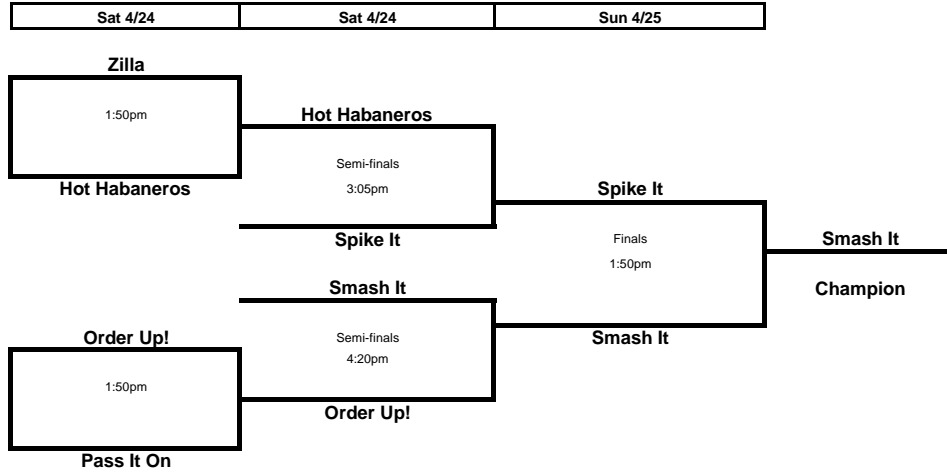

# CSL Volleyball Winter 2010 - Playoffs

## B Division

## A Division

**CSL Celebration - 4:00pm April 25th, Sunday**