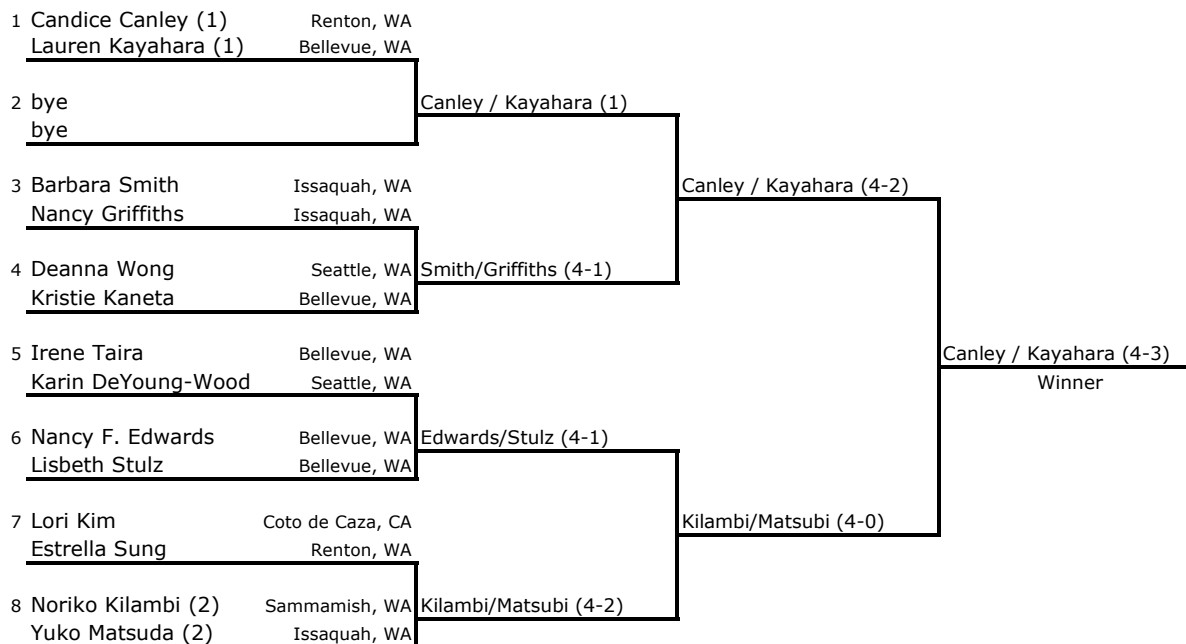

**CSL Seattle Tournament
Women's Doubles
8.14.10**

**CSL Seattle Tournament
Consolation Women's Doubles
8.14.10**