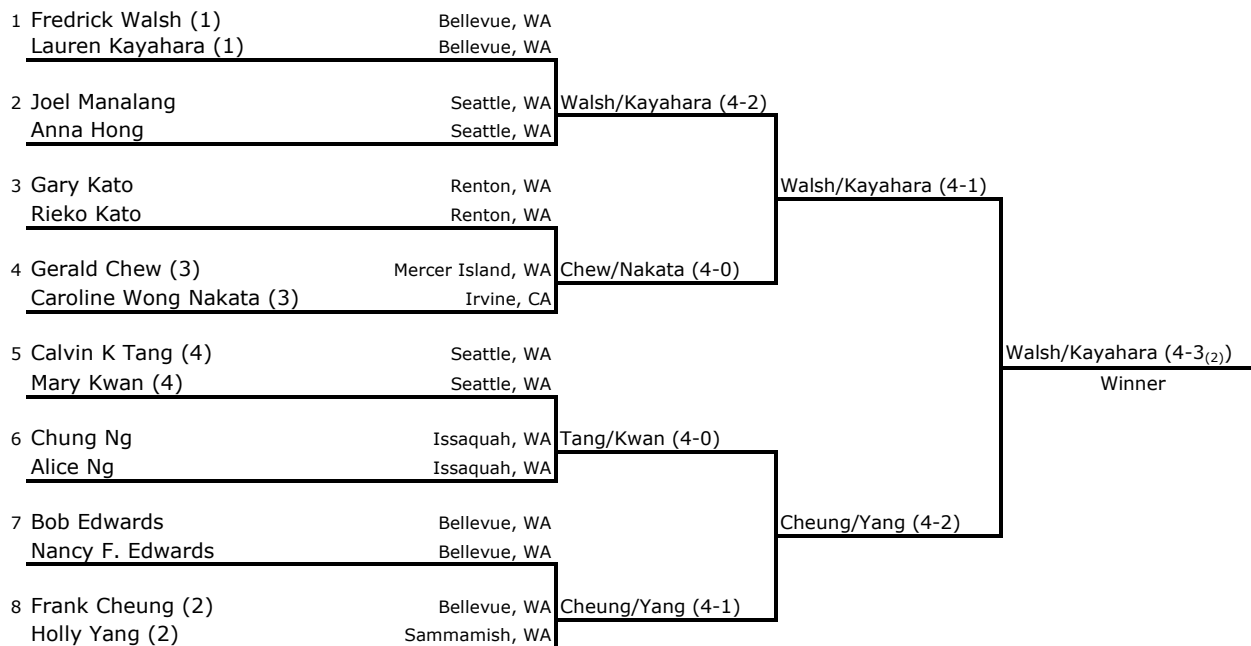

**CSL Seattle Tournament
Mixed Doubles
8.14.10**

**CSL Seattle Tournament
Consolation Mixed Doubles
8.14.10**