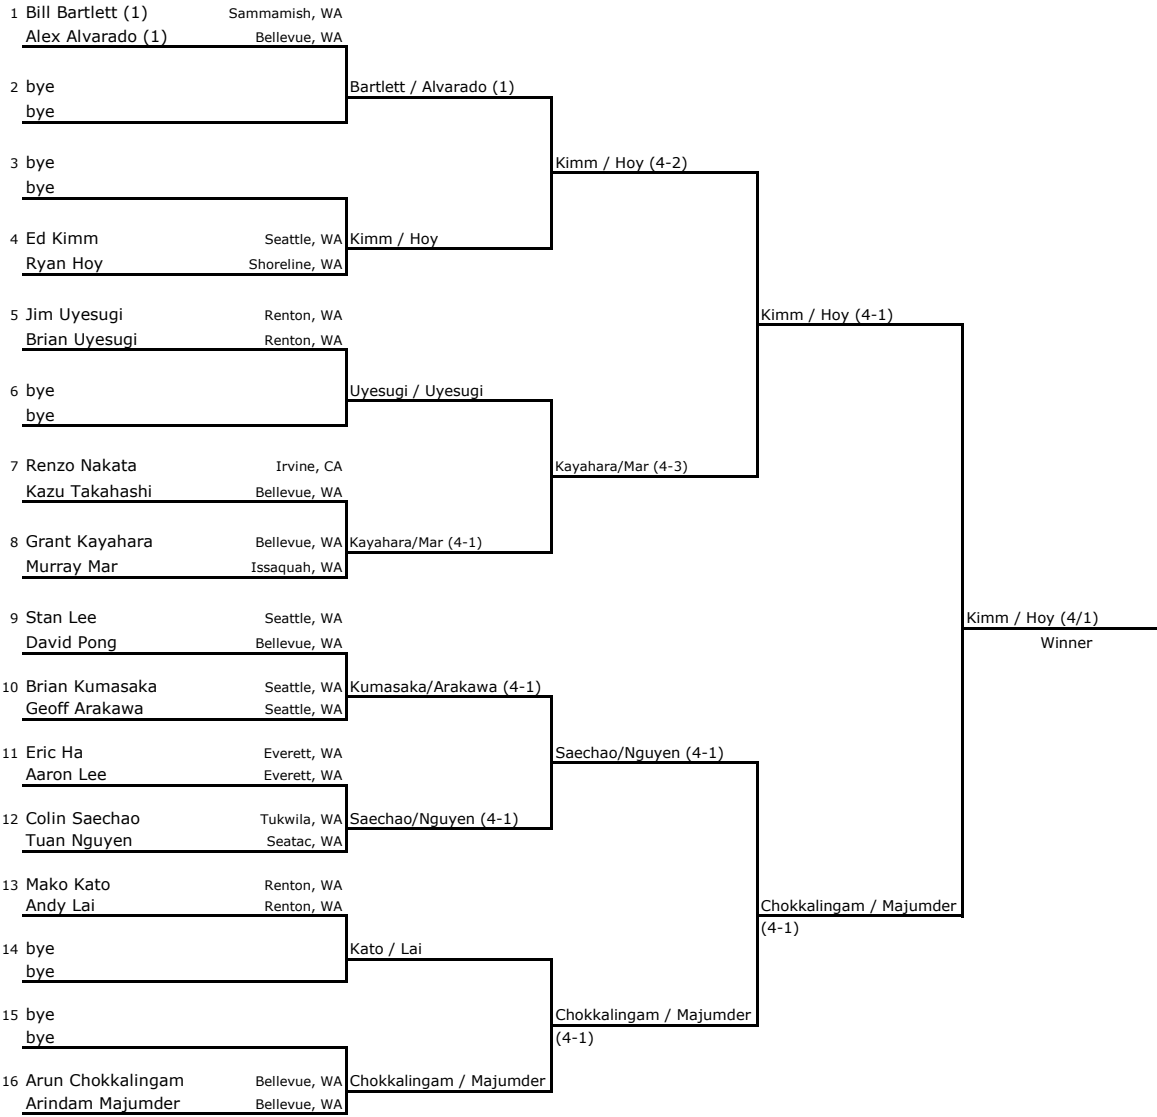

**CSL Seattle Tournament
Men's Doubles
8.14.10**

**CSL Seattle Tournament
 Consolation Men's Doubles
 8.14.10**