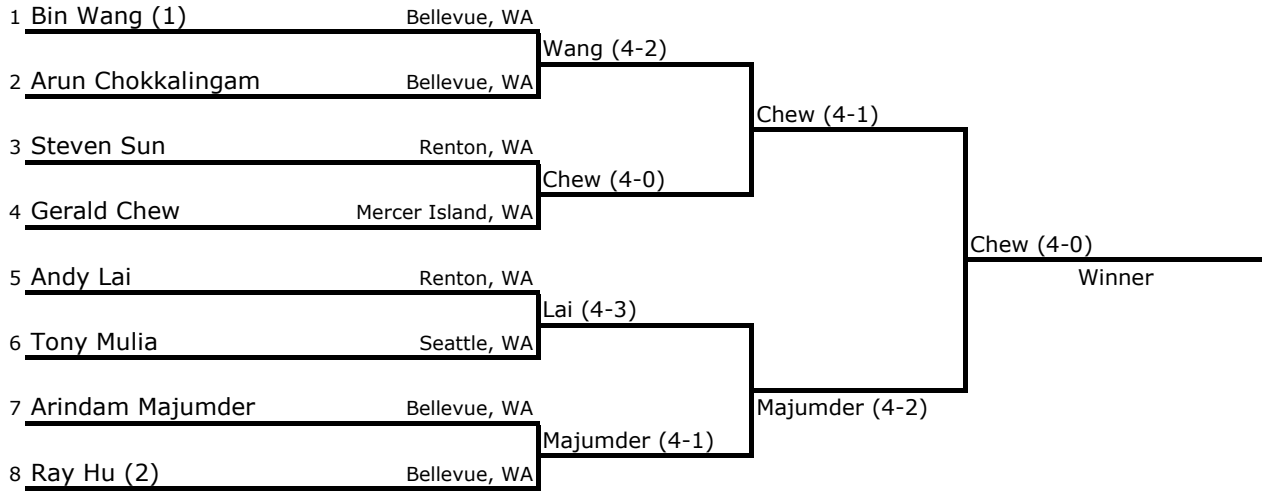

**CSL Seattle Tournament
Men's Singles (4.0-4.5)
8.14.10**

**CSL Seattle Tournament
Consolation Men's Singles (4.0-4.5)
8.14.10**