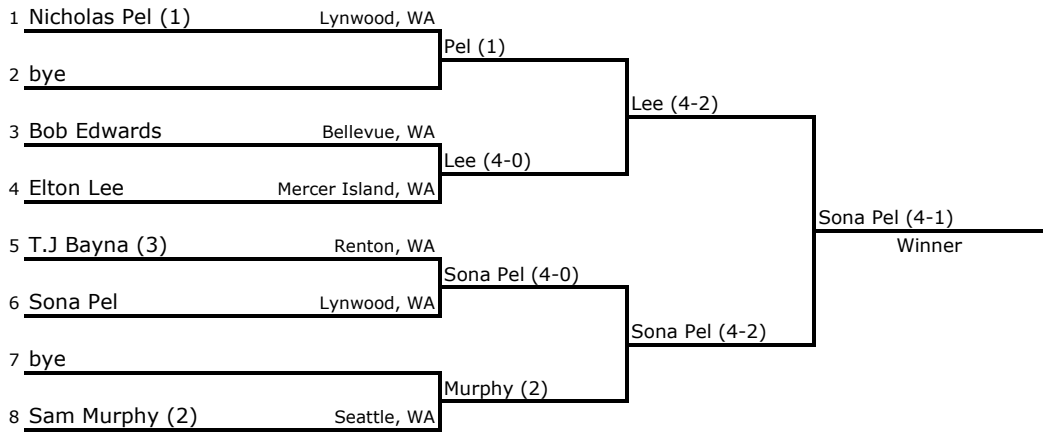

**CSL Seattle Tournament
Men's Singles (2.5-3.5)
8.14.10**

**CSL Seattle Tournament
Consolation Men's Singles (2.5-3.5)
8.14.10**